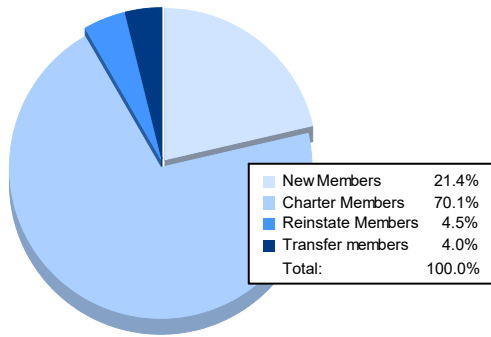

Year	New Clubs	Dropped Clubs	Gain/ Loss Clubs	New Members	Charter Members	Reinstate Members	Transfer Members	Total Member Added	Total Members Dropped	Gain/ Loss Members
2016-2017	1	2	-1	138	33	5	8	184	223	-39
2017-2018	0	2	-2	151	10	2	3	166	271	-105
2018-2019	1	2	-1	91	29	15	2	137	129	8
2019-2020	0	1	-1	123	3	0	4	130	178	-48
2020-2021	4	2	2	43	141	9	8	201	220	-19
<b>Average</b>	<b>1</b>	<b>2</b>	<b>-1</b>	<b>109</b>	<b>43</b>	<b>6</b>	<b>5</b>	<b>164</b>	<b>204</b>	<b>-41</b>

### Membership Composition June 2021 Cumulative