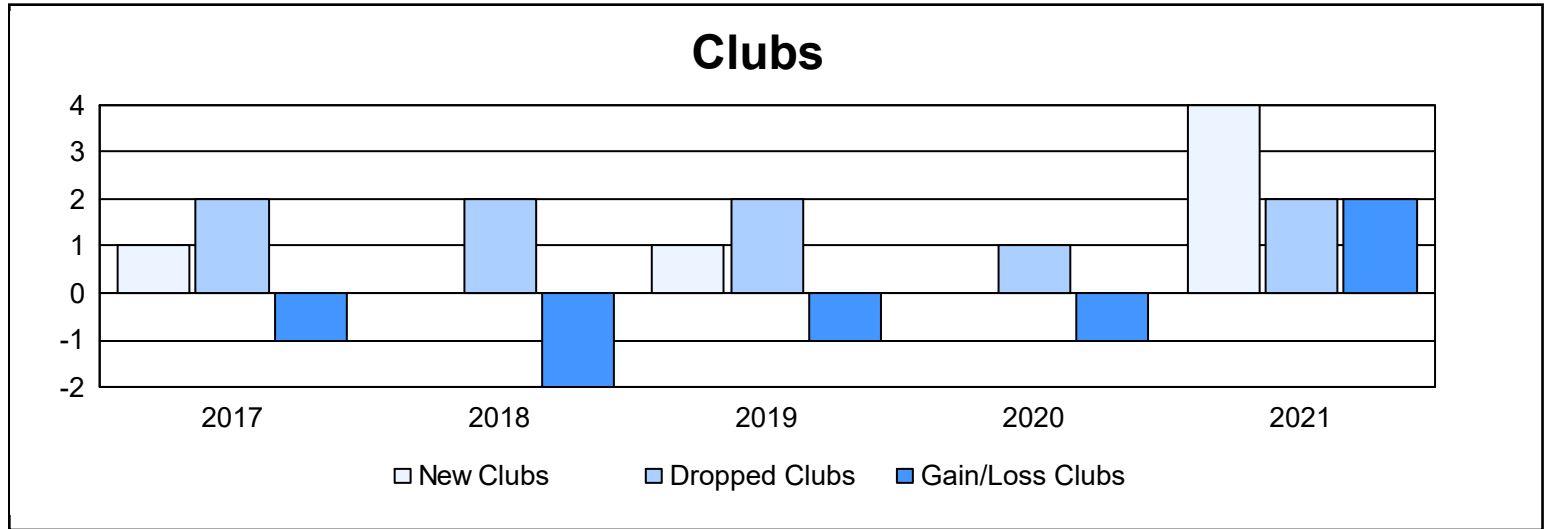

Year	New Clubs	Dropped Clubs	Gain/ Loss Clubs	New Members	Charter Members	Reinstate Members	Transfer Members	Total Member Added	Total Members Dropped	Gain/ Loss Members
2016-2017	1	2	-1	138	33	5	8	184	223	-39
2017-2018	0	2	-2	151	10	2	3	166	271	-105
2018-2019	1	2	-1	91	29	15	2	137	129	8
2019-2020	0	1	-1	123	3	0	4	130	178	-48
2020-2021	4	2	2	43	141	9	8	201	220	-19
<b>Average</b>	<b>1</b>	<b>2</b>	<b>-1</b>	<b>109</b>	<b>43</b>	<b>6</b>	<b>5</b>	<b>164</b>	<b>204</b>	<b>-41</b>

### Membership Composition June 2021 Cumulative