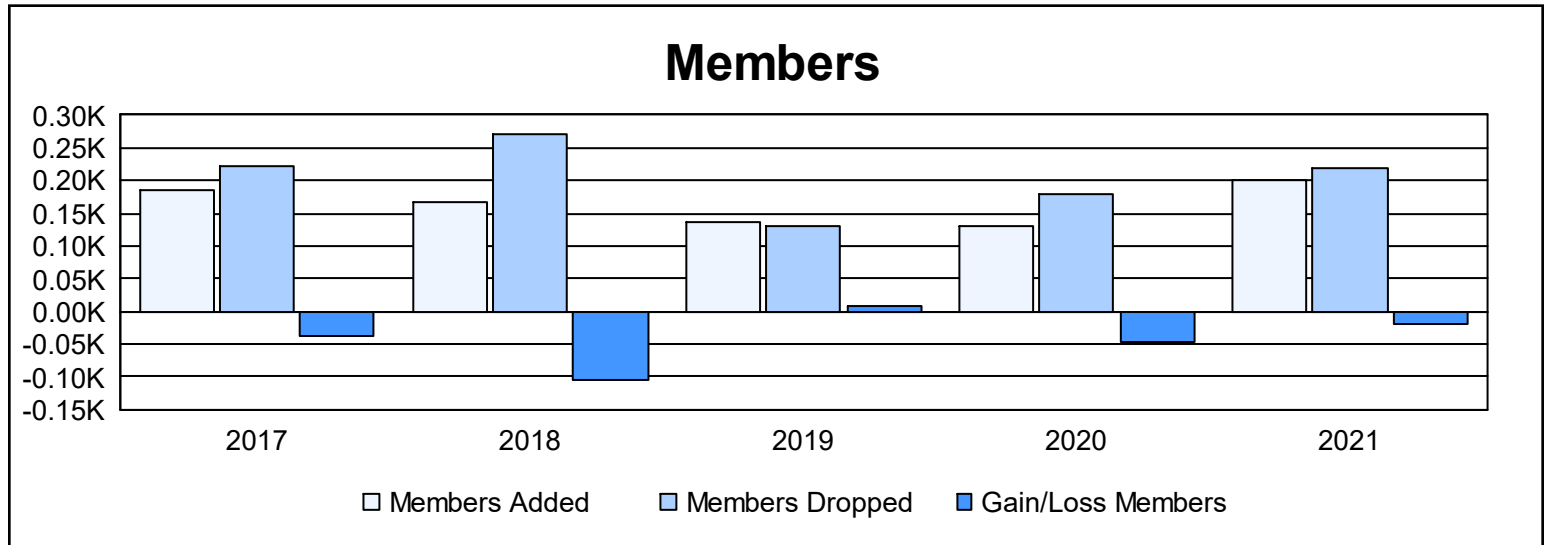

Year	New Clubs	Dropped Clubs	Gain/ Loss Clubs	New Members	Charter Members	Reinstate Members	Transfer Members	Total Member Added	Total Members Dropped	Gain/ Loss Members
2016-2017	1	2	-1	138	33	5	8	184	223	-39
2017-2018	0	2	-2	151	10	2	3	166	271	-105
2018-2019	1	2	-1	91	29	15	2	137	129	8
2019-2020	0	1	-1	123	3	0	4	130	178	-48
2020-2021	4	2	2	43	141	9	8	201	220	-19
<b>Average</b>	<b>1</b>	<b>2</b>	<b>-1</b>	<b>109</b>	<b>43</b>	<b>6</b>	<b>5</b>	<b>164</b>	<b>204</b>	<b>-41</b>

### Membership Composition June 2021 Cumulative